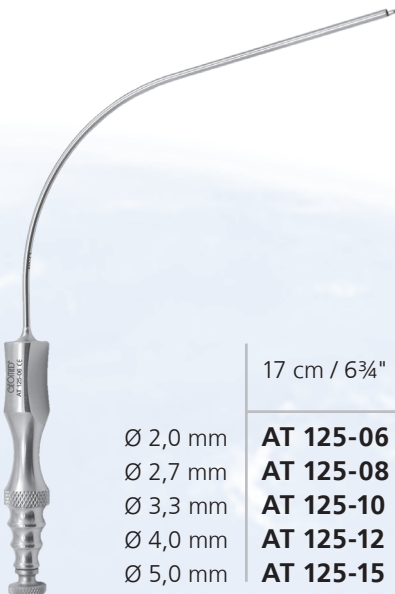

17 cm / 6¾"

20 cm / 8"

Ersatzdorn
spare pin
repuesto pines

- Ø 2,0 mm
- Ø 2,7 mm
- Ø 3,3 mm
- Ø 4,0 mm
- Ø 5,0 mm

AT 125-06

AT 125-08

AT 125-10

AT 125-12

AT 125-15

AT 127-12

AT 125-08-10

AT 125-10-10

AT 125-12-10

AT 125-15-10

FERGUSSON